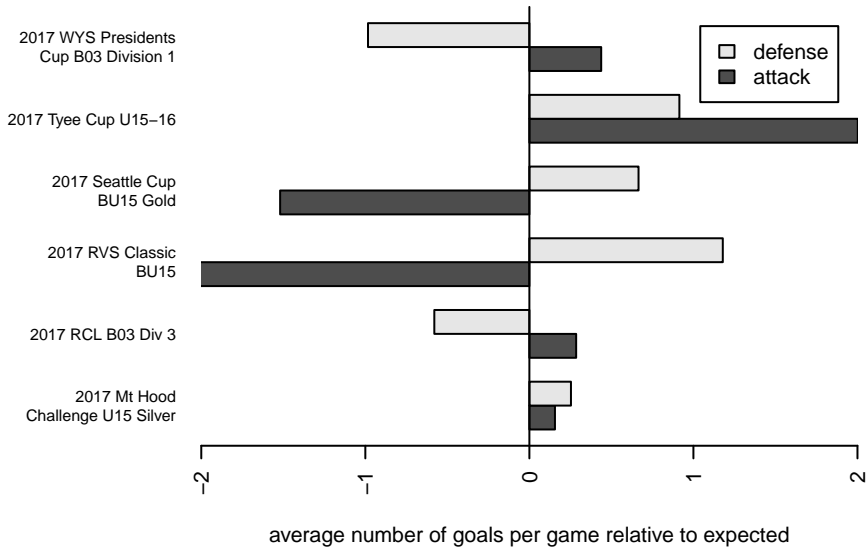

Performance relative to 13 month average