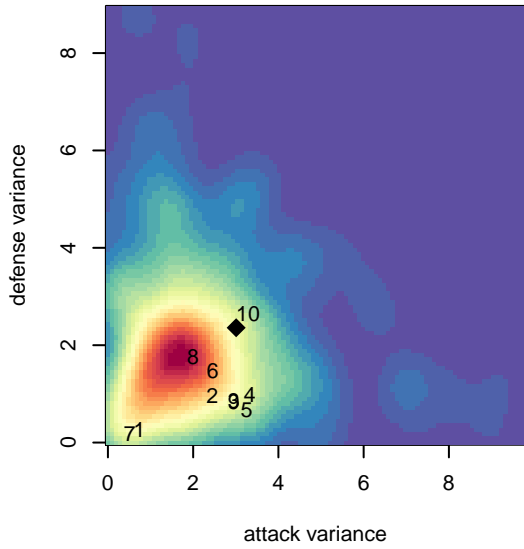

# Harbor Premier Green B03

Harbor FC  
 Gig Harbor, WA  
 B03 total strength=1321  
 attack=9.14 defense=4.06  
 fall league = RCL B03 Div 3  
 notes= Stoddard 2013

alt names used:  
 Harbor Premier B03 Green  
 Harbor Premier B03 Green  
 Harbor Premier B03 Green A  
 Harbor Premier B03 Green  
 Harbor Premier B03 Green A

Venues played:  
 2017 RVS Classic BU15  
 2017 Seattle Cup BU15 Gold  
 2017 Mt Hood Challenge U15 Silver  
 2017 Tyee Cup U15-16  
 2017 RCL B03 Div 3  
 2017 WYS Presidents Cup B03 Division 1

**attack and defense variance (black dot)  
relative to other teams  
and top 10 in region**