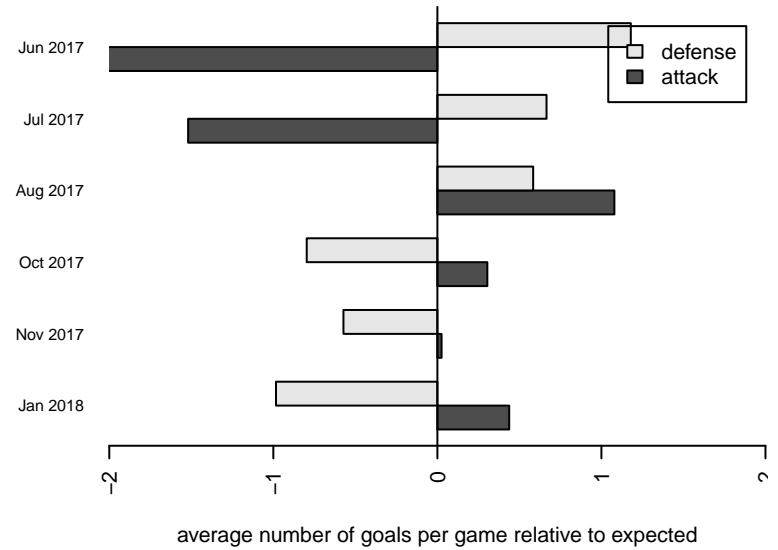

Performance relative to 13 month average