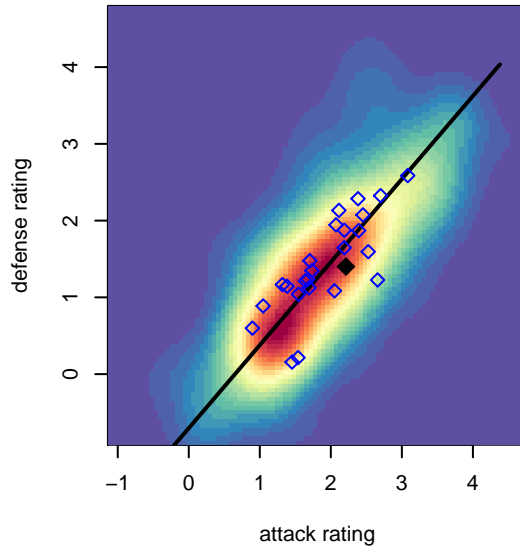

**attack and defense rating
relative to others at age
and all opponents in last 13 months**