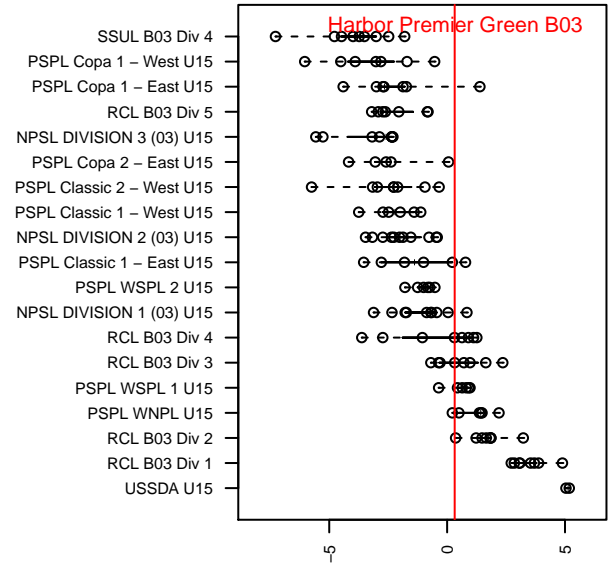

**attack and defense rating
relative to others at age
and all opponents in last 13 months**