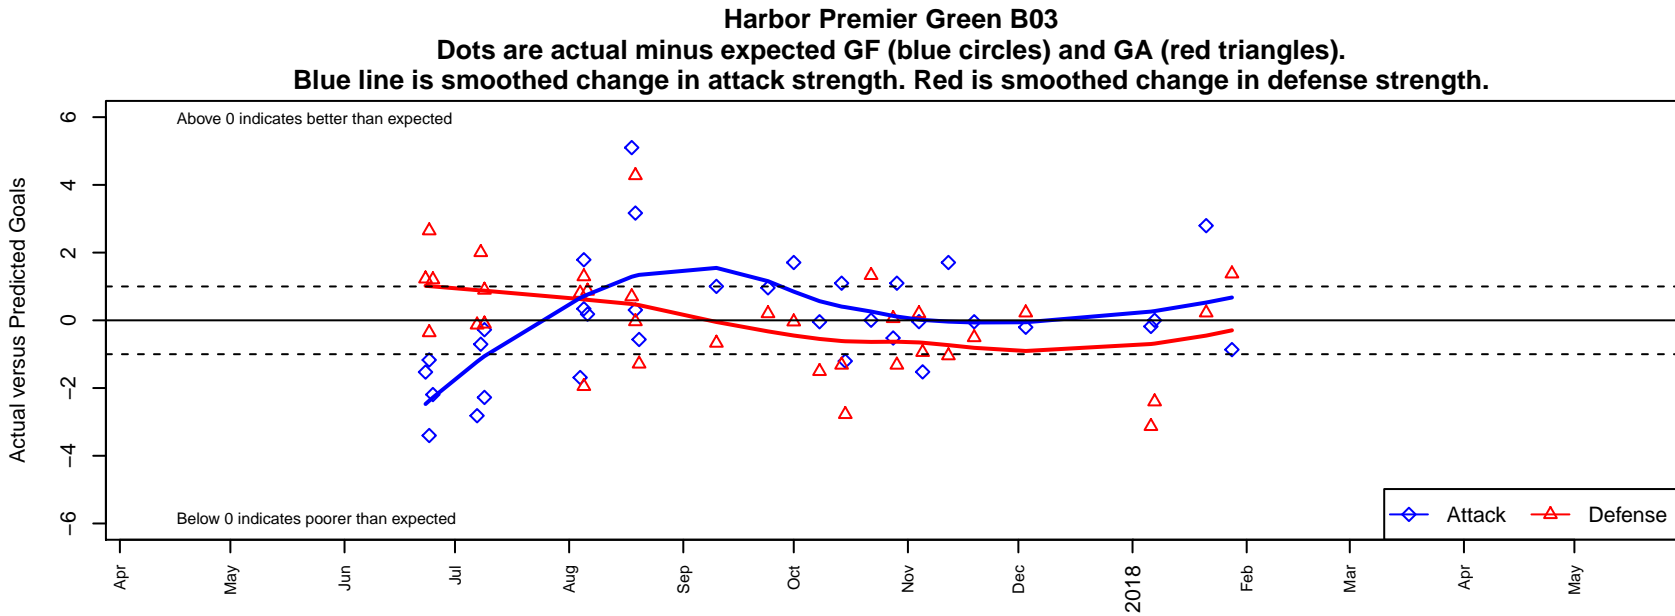

**attack and defense variance (black dot)
relative to other teams
and top 10 in region**

**attack and defense rating
relative to others at age
and all opponents in last 13 months**

Harbor Premier Green B03

Harbor FC
Gig Harbor, WA
B03 total strength=1321
attack=9.14 defense=4.06
fall league = RCL B03 Div 3
notes= Stoddard 2013

alt names used:
Harbor Premier B03 Green
Harbor Premier B03 Green
Harbor Premier B03 Green A
Harbor Premier B03 Green
Harbor Premier B03 Green A

Venues played:
2017 RVS Classic BU15
2017 Seattle Cup BU15 Gold
2017 Mt Hood Challenge U15 Silver
2017 Tyee Cup U15-16
2017 RCL B03 Div 3
2017 WYS Presidents Cup B03 Division 1